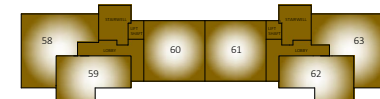

**THE CENTRAL STAR APARTMENTS
PLOTS 46-69**

LOWER GROUND FLOOR LAYOUT

SECOND FLOOR LAYOUT

FIRST FLOOR LAYOUT

THIRD FLOOR LAYOUT

**THE GATEHOUSE APARTMENTS
PLOTS 12-26**

FIRST FLOOR LAYOUT

SECOND FLOOR LAYOUT

FIRST FLOOR LAYOUT

SECOND FLOOR LAYOUT

- | | | | | | |
|---|--------------------------|---|--------------|---|-----------------------------|
|  | THE WITHERSLACK |  | THE LAMIEL |  | THE WOODHOUSE |
|  | THE GATEHOUSE APARTMENTS |  | THE CROMWELL |  | THE CENTRAL STAR APARTMENTS |
|  | THE SWITHLAND |  | THE ROTHLEY |  | THE QUORN |