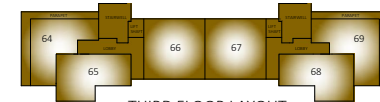

**THE CENTRAL STAR APARTMENTS
PLOTS 46-69**

LOWER GROUND FLOOR LAYOUT

SECOND FLOOR LAYOUT

FIRST FLOOR LAYOUT

THIRD FLOOR LAYOUT

**THE GATEHOUSE APARTMENTS
PLOTS 12-26**

FIRST FLOOR LAYOUT

SECOND FLOOR LAYOUT

FIRST FLOOR LAYOUT

SECOND FLOOR LAYOUT

- | | | | | | |
|---|--------------------------|---|--------------|---|-----------------------------|
|  | THE WITHERSLACK |  | THE LAMIEL |  | THE WOODHOUSE |
|  | THE GATEHOUSE APARTMENTS |  | THE CROMWELL |  | THE CENTRAL STAR APARTMENTS |
|  | THE SWITHLAND |  | THE ROTHLEY |  | THE QUORN |