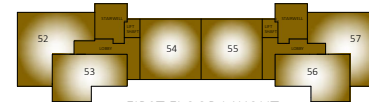

**THE CENTRAL STAR APARTMENTS
PLOTS 46-69**

LOWER GROUND FLOOR LAYOUT

SECOND FLOOR LAYOUT

FIRST FLOOR LAYOUT

THIRD FLOOR LAYOUT

**THE GATEHOUSE APARTMENTS
PLOTS 12-26**

FIRST FLOOR LAYOUT

SECOND FLOOR LAYOUT

FIRST FLOOR LAYOUT

SECOND FLOOR LAYOUT

- | | | | | | |
|---|--------------------------|---|--------------|---|-----------------------------|
|  | THE WITHERSLACK |  | THE LAMIEL |  | THE WOODHOUSE |
|  | THE GATEHOUSE APARTMENTS |  | THE CROMWELL |  | THE CENTRAL STAR APARTMENTS |
|  | THE SWITHLAND |  | THE ROTHLEY |  | THE QUORN |