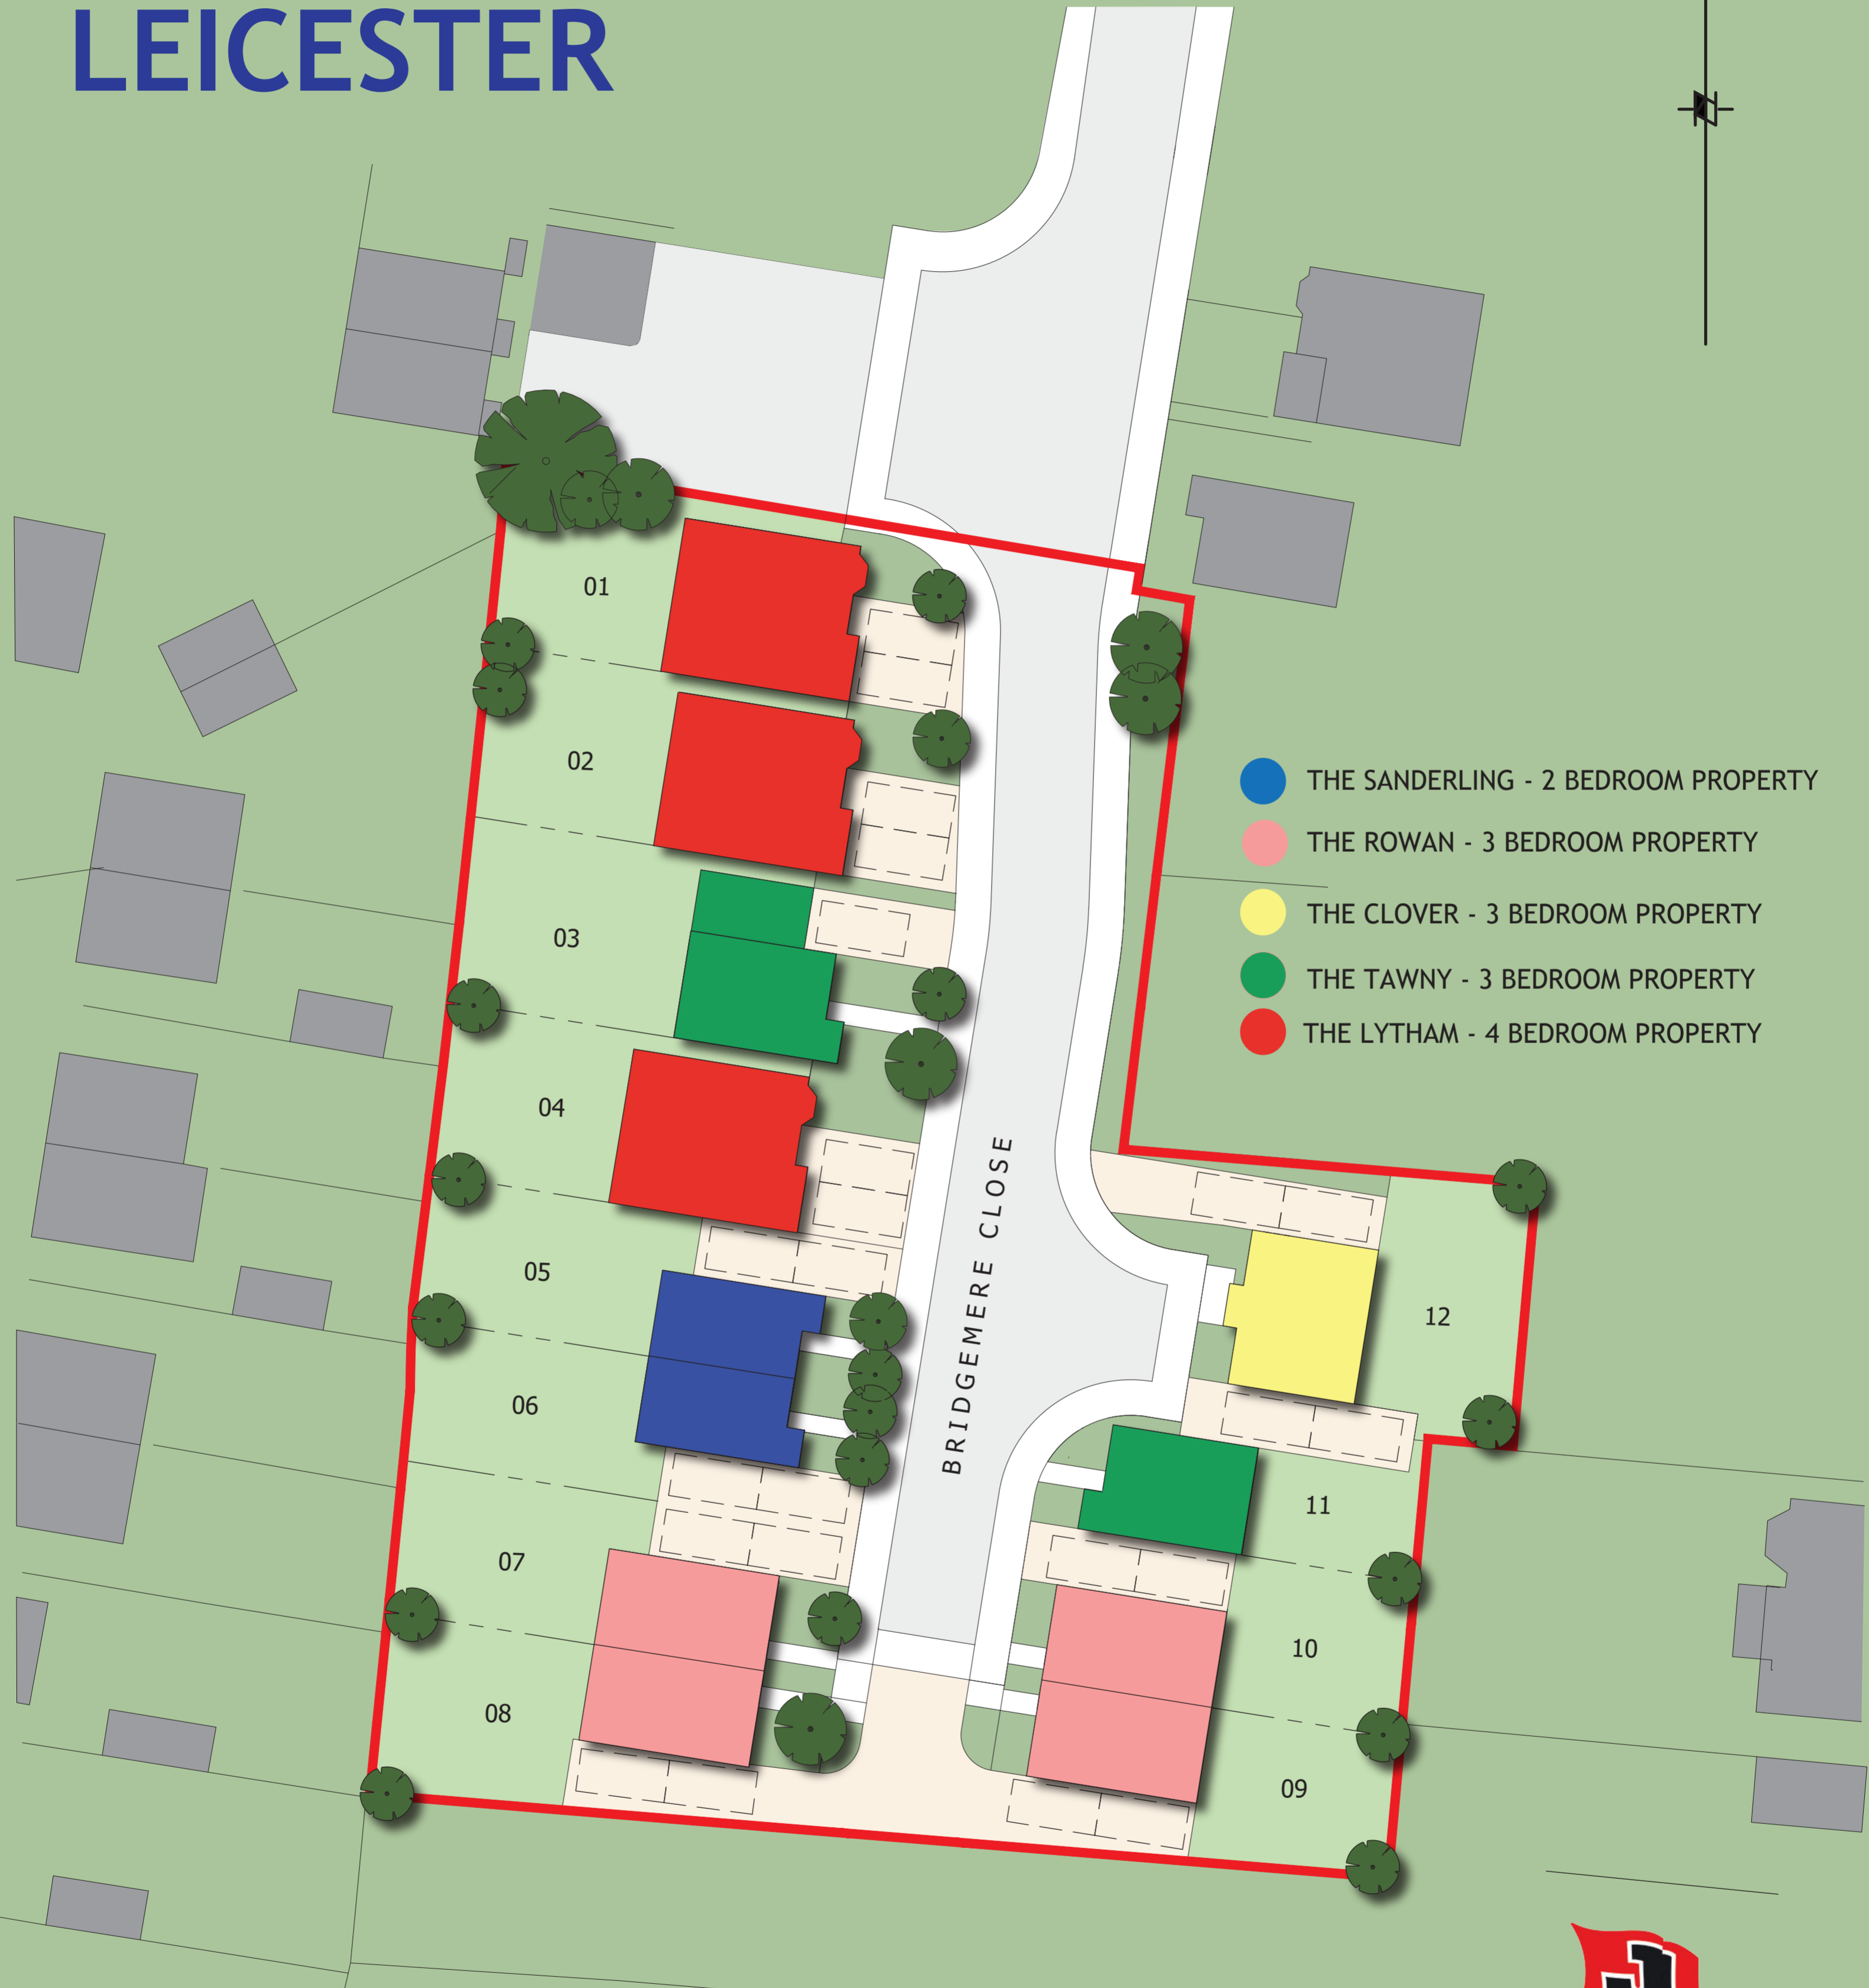

BRIDGEMERE COURT, LEICESTER

- THE SANDERLING - 2 BEDROOM PROPERTY
- THE ROWAN - 3 BEDROOM PROPERTY
- THE CLOVER - 3 BEDROOM PROPERTY
- THE TAWNY - 3 BEDROOM PROPERTY
- THE LYTHAM - 4 BEDROOM PROPERTY

JELSON LIMITED
370 LOUGHBOROUGH ROAD,
LEICESTER, LE4 5PR
TEL: 0116 2661541

PLEASE NOTE: THIS SITE LAYOUT IS FOR ILLUSTRATIVE PURPOSES ONLY AND IS NOT TO SCALE.